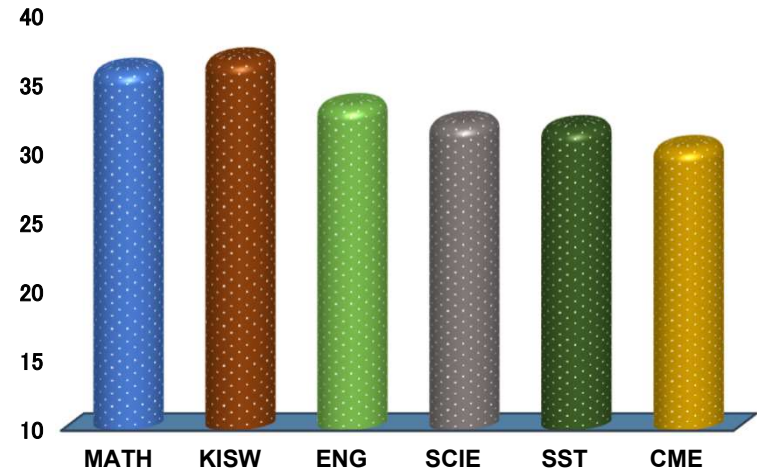

AGNESS MICHAEL

REGION: DAR ES SALAAM

SCHOOL AVERAGE

33.4

DISTRICT: ILALA

SUBJECT AND GRADE PERFORMANCE ANALYSIS

SUBJECT RANKING

KISWAHILI	36.8	74%	1
MATHEMATICS	36.0	72%	2
ENGLISH	33.4	67%	3
SCIENCE	32.2	64%	4
SOCIAL STUDIES	31.8	64%	5
CIVIC AND MORAL EDUCATION	30.4	61%	6

SUBJECT GRADE ANALYSIS

SUBJECT/GRADE	A	B	C	D	F
MATHEMATICS	10	13	7	2	0
KISWAHILI	9	17	6	0	0
ENGLISH	7	11	13	1	0
SCIENCE	5	11	7	4	0
SOCIAL STUDIES	4	10	12	2	0
CIVIC AND MORAL	3	10	16	0	0

OVERALL GRADE ANALYSIS

Grade	Count	Total	Percentage
A	4	32	5%
B	16		20%
C	11		14%
D	1		1%
F	0		0%

CHART SUBJECT ANALYSIS

BOYS VS GIRLS PERFORMANCE

Gender	SAT	SAT	TOTAL
Boys	17	17	34
	32%		34%

SEATED	32	94%
ABSENTEES	2	6%
PASSED	31	91%
FAILED	1	3%